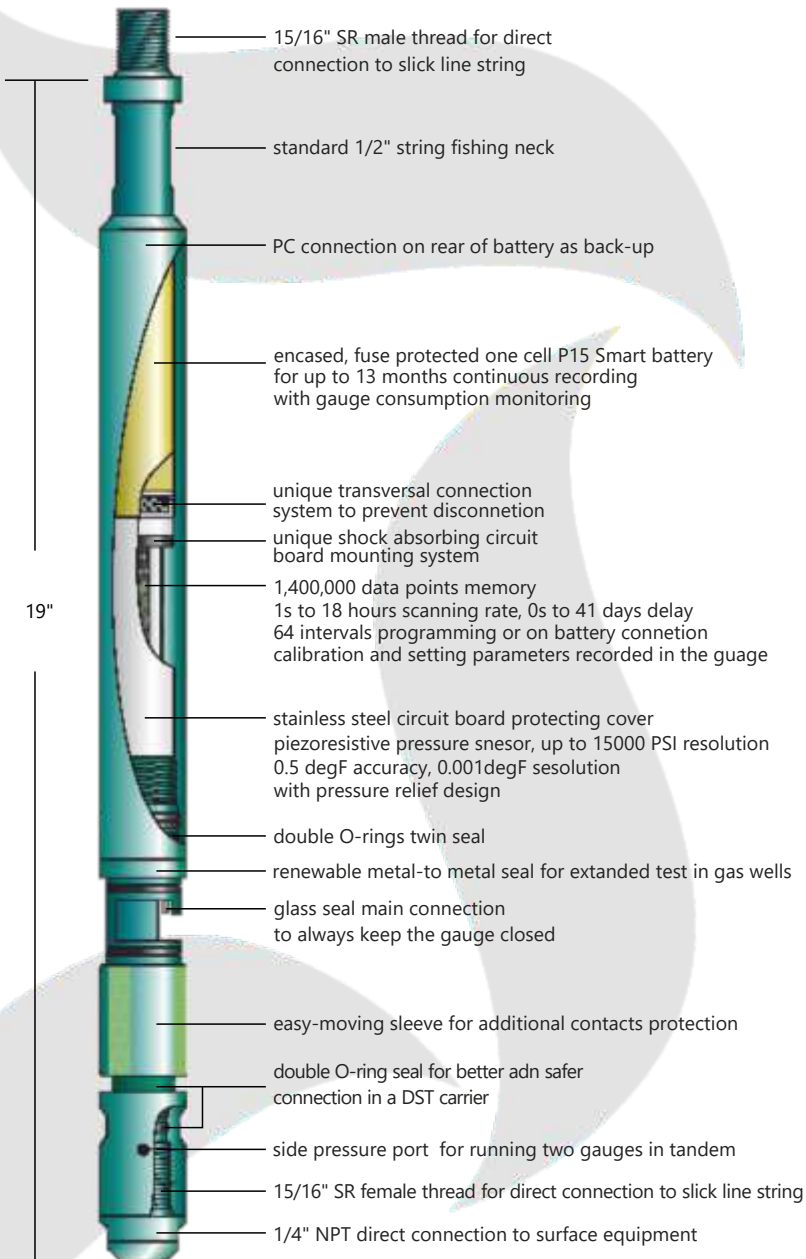

EQUIPMENT

Pressure/temperature memory gauges:

- Pressure range 200, 400, 690 bar
- Temperature up to 150 °C
- Adapted for operation under acidic conditions
- Memory capacity up to 1 400 000 to 4 200 000 points

1994 Man 12192 4x4, 1994 Man 17192 4x4 and 2010 Man TGS 6x6

PTO driven single drum winch 0.108"

- Wire length: 6000 m
- Pressure equipment: Working pressure 5000 and 10000 PSI, 3" max ID"
- Additional info: Lubricators, BOP-s, Stuffing boxes - H₂S

Man D 0826LF07 4x4 and Man D 0826LF05 4x4

- Hydraulic engine: Vickers 35M115
- Hydraulic pump: Vickers 35VQ38
- Wire length: 9100 m
- Transmission: Funk HMD 23155
- Additional info: Lubricators, BOP-s, Stuffing boxes - H₂S

K SurveyLine ASEP

- Electric engine: 3-phase 15KW
- Power supply: 63A 5p Protection Is=40A
- Wire length: 0.108" L - 6000m
- Hydraulic system - closed circuit with a capacity of 150l and a maximum operating pressure of 40 MPa in the system
- Measuring system Mechanical counter of depth and analog measurement system of weight